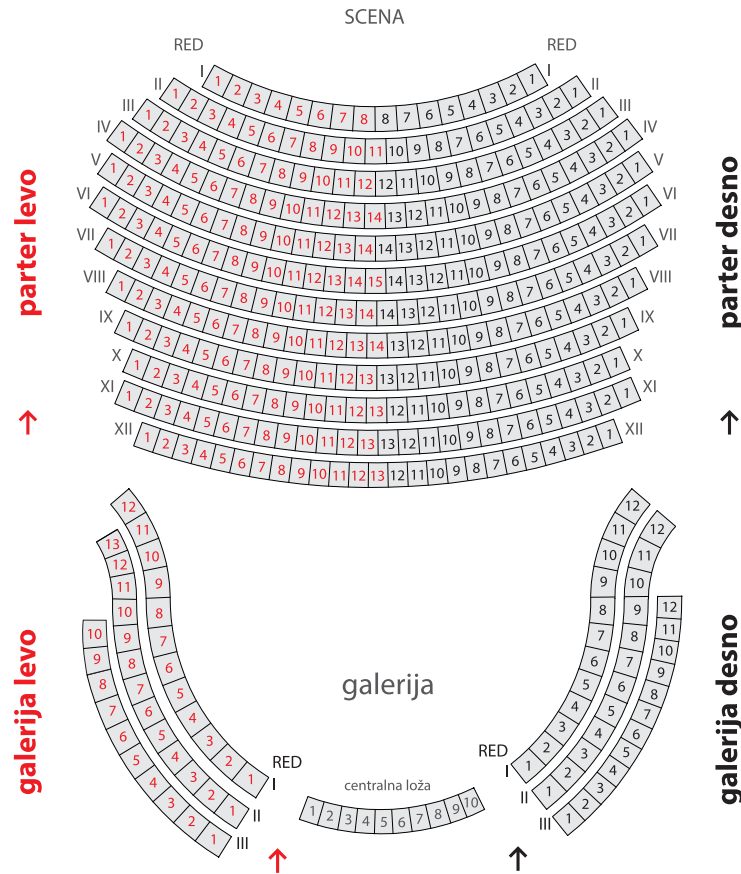

parter		galerija	
4, 10, 18.	LJUBAV, LJUBAV, LJUBAV	~~1500~~	1000	~~1000~~	700
5.	JESENJA SONATA	~~1500~~	1000	~~1000~~	700
6.	KAFA I CIGARETE POZDRAV IZ BEOGRADA	~~1500~~	1000	~~1000~~	700
9.	SLAVNA FLORENS	~~1000~~	700	~~700~~	500
11.	AVGUST U OKRUGU OSEJDŽ	~~1500~~	1000	~~1500~~	700
12.	DECA RADOSTI	~~1500~~	1000	~~1000~~	700
15.	PIJANI	~~1500~~	1000	~~1000~~	700
16.	EGZIBICIONISTA	~~1500~~	700	~~1000~~	500
17.	LJUBAVNO PISMO	~~1500~~	1000	~~1000~~	700

2.	LICE	~~1000~~	700
3, 13.	POMORANDŽINA KORA	~~1000~~	700
4.	STRUJOSEK	~~1000~~	700
6.	MAGIČNO POPODNE	~~1000~~	700
8.	VOLVO KAMIONI	~~1000~~	700
10.	CRVENA Gostuje Grad Teatar Budva	~~1000~~	700
11.	KONSTELACIJE	~~1000~~	700
12.	DETROIT	~~1000~~	700
15.	NEČIJI ANĐEO	~~1000~~	700
16.	ČEKAONICA	~~1000~~	700
17.	DAR MAR	~~1000~~	700

sezona
2016/17
cenovnik JUN

SCENA MIRA TRAILOVIĆ